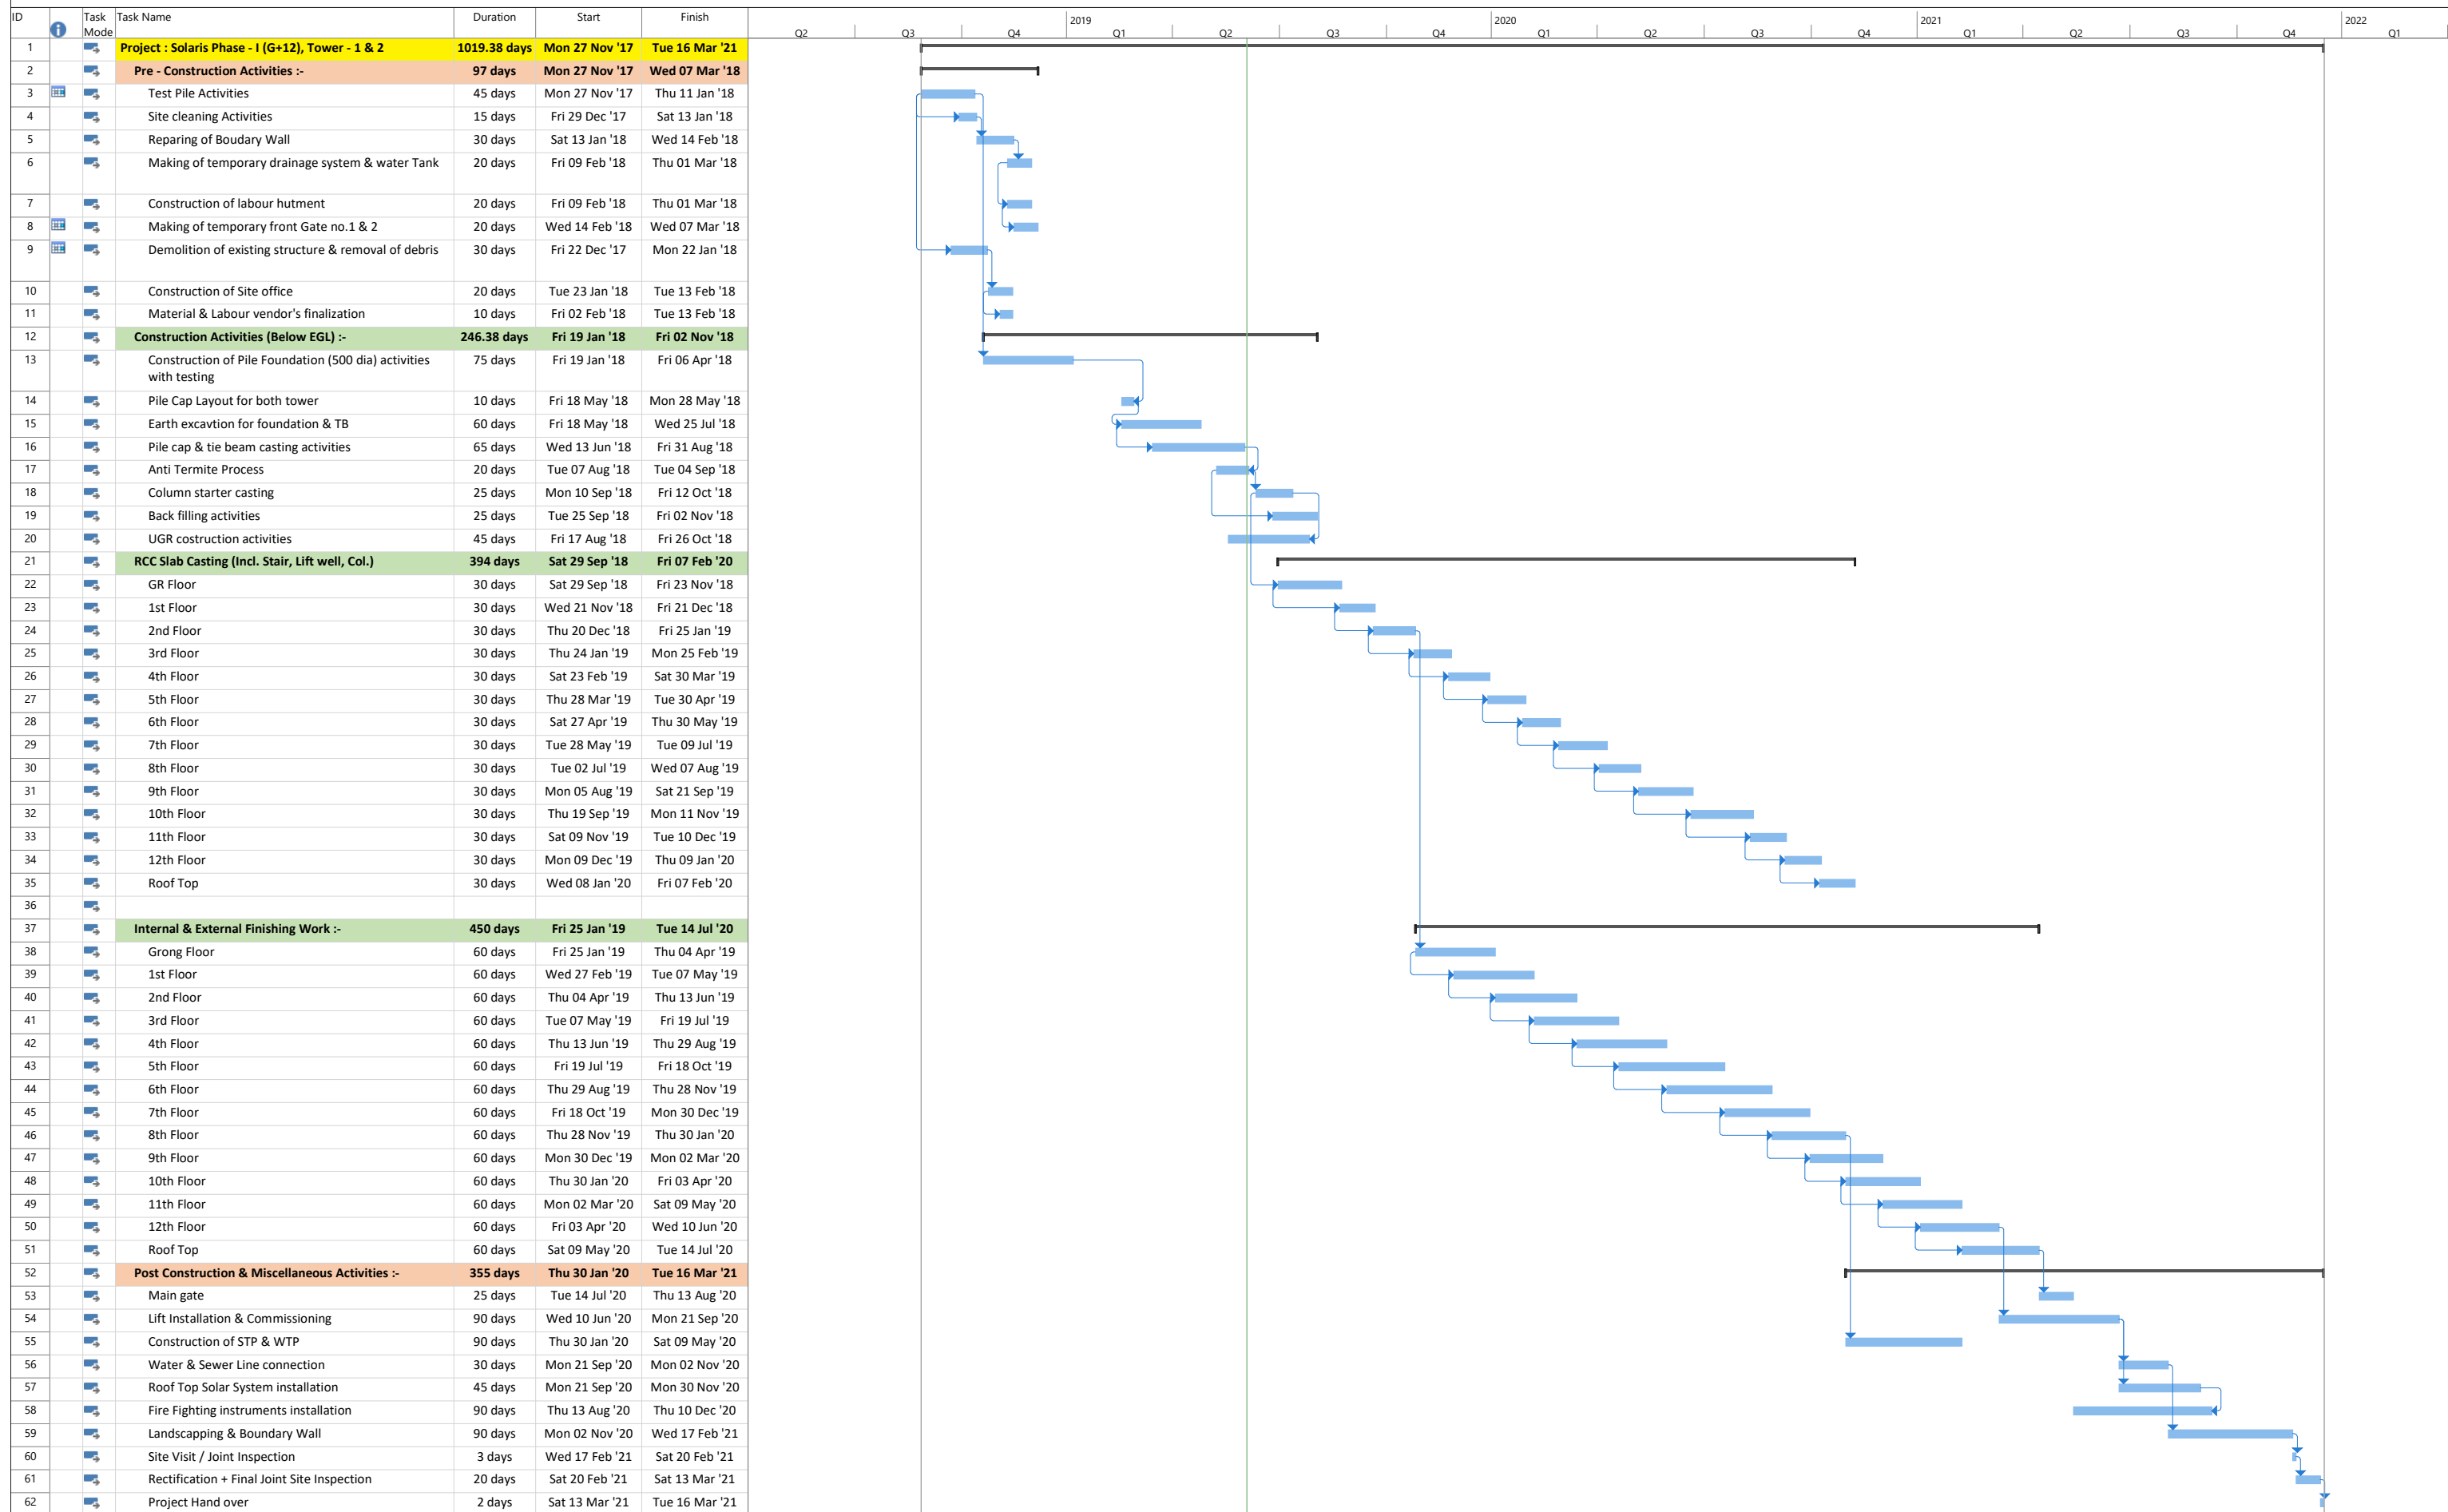

# Project : SOLARIS PHASE -I (G+12)

Project: SOLACE Joka Project Date: Mon 03 Sep '18

Task	Milestone	Project Summary	Inactive Milestone	Manual Task	Manual Summary Rollup	Start-only	External Tasks	Deadline	Manual Progress
Split	Summary	Inactive Task	Inactive Summary	Duration-only	Manual Summary	Finish-only	External Milestone	Progress	